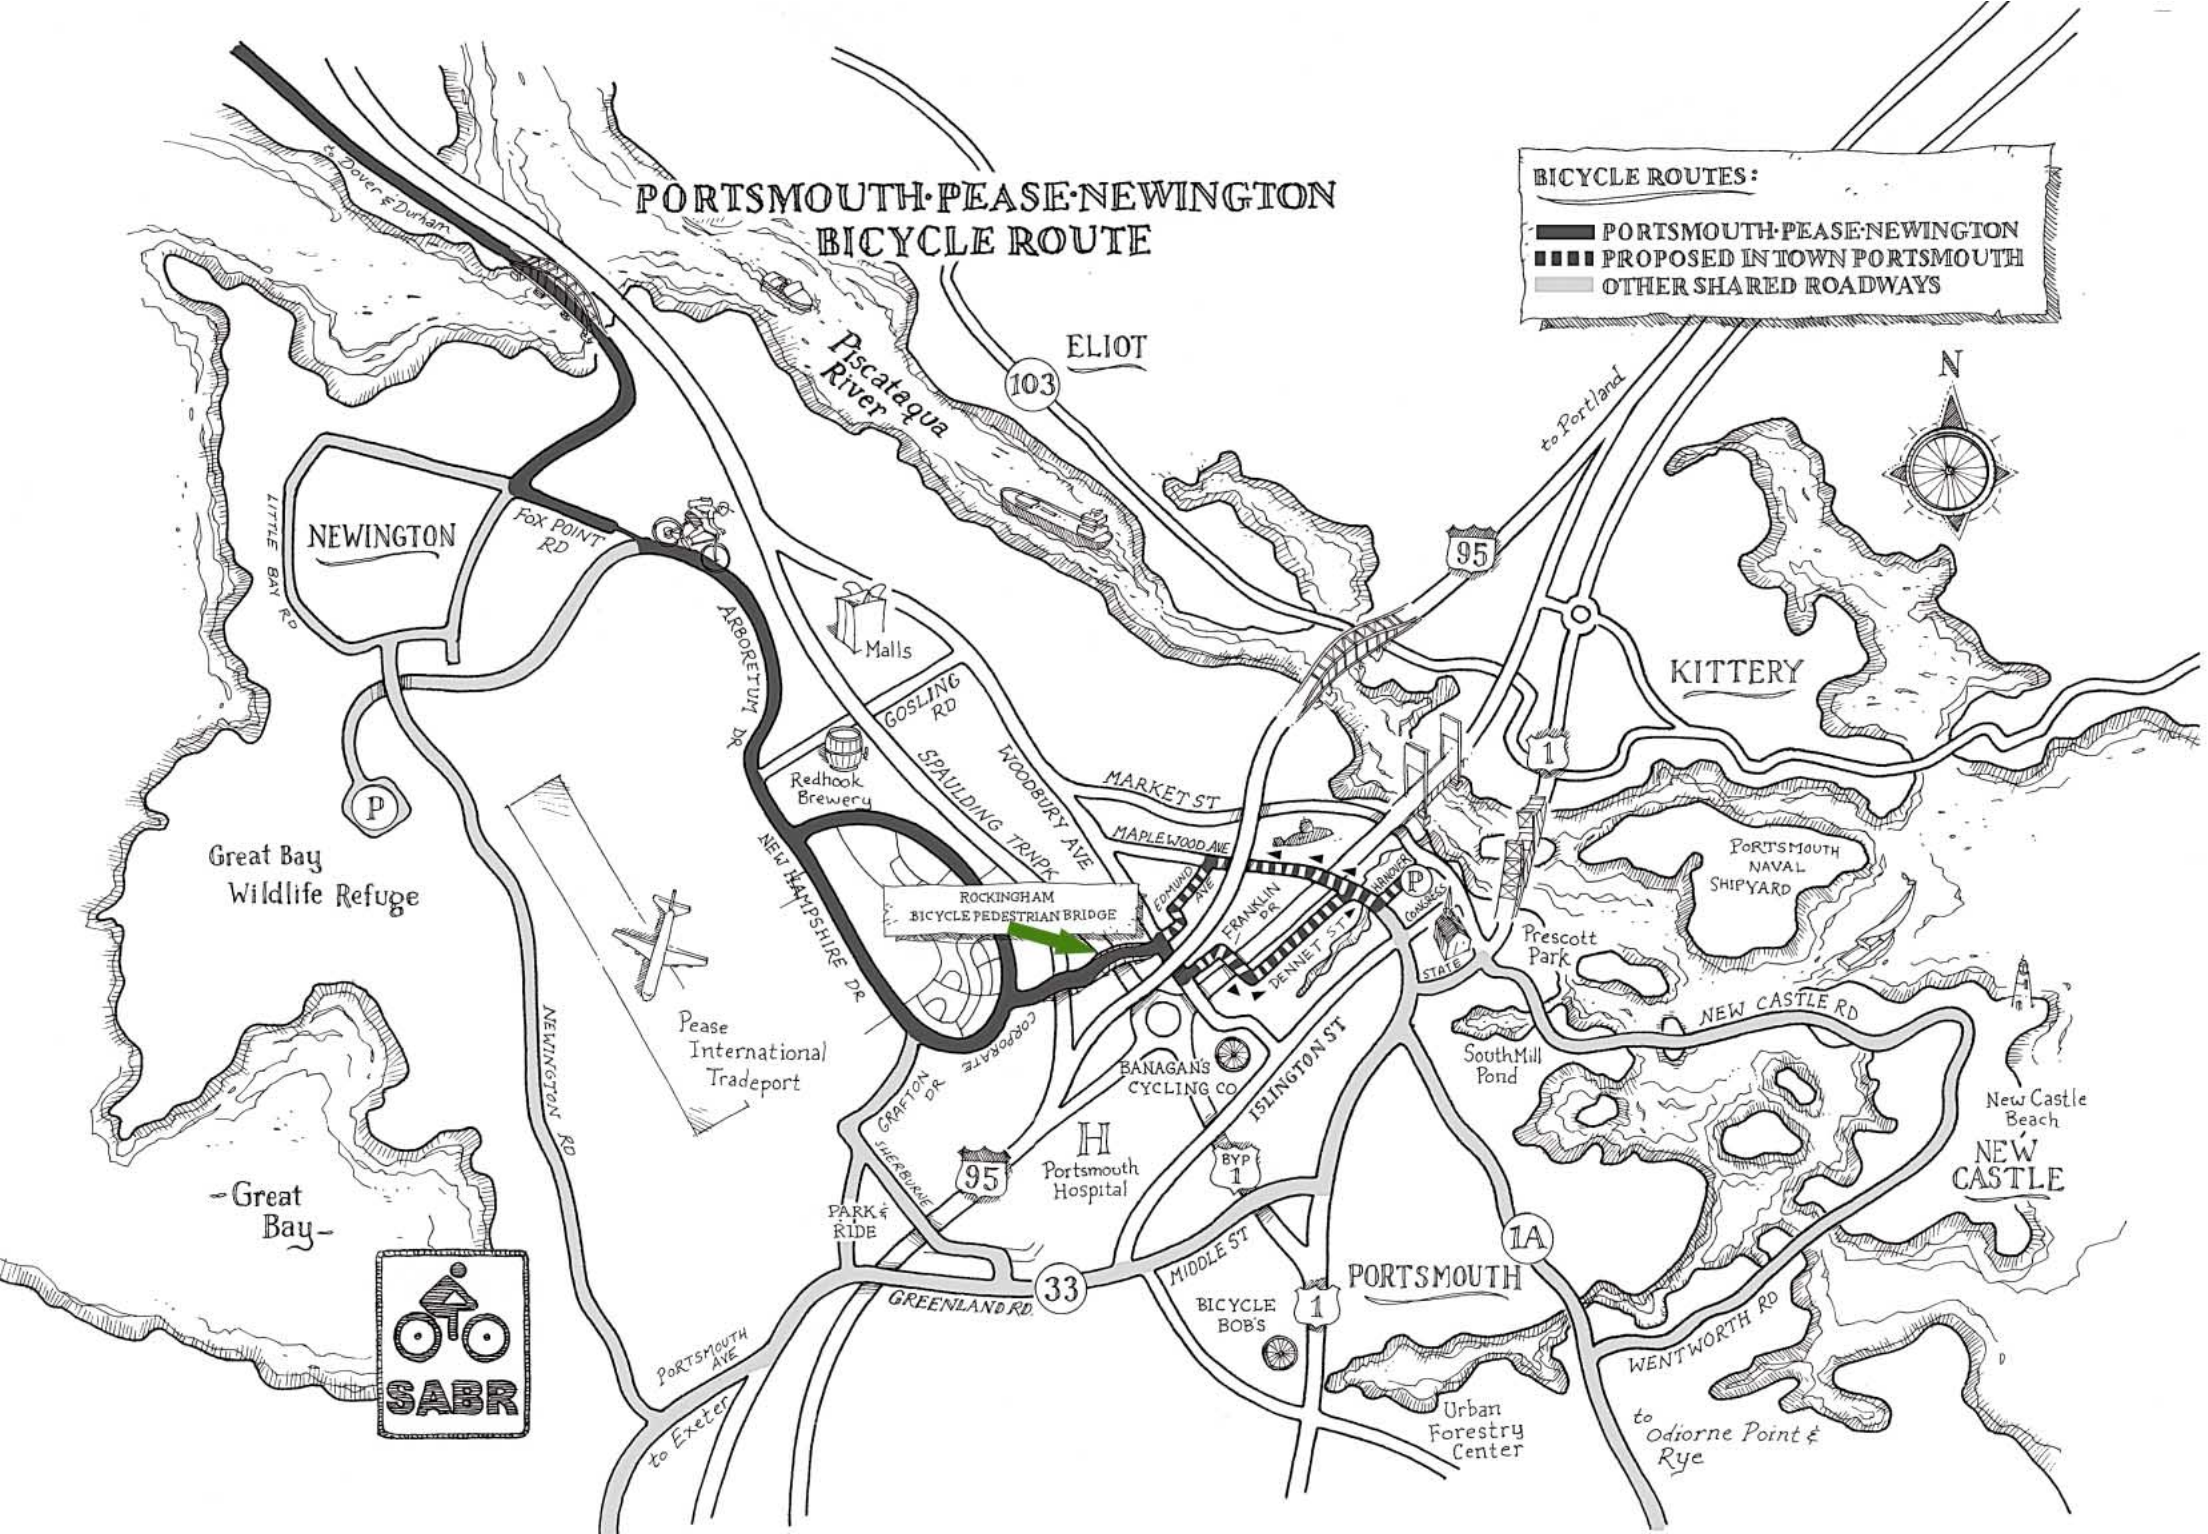

# PORTSMOUTH-PEASE-NEWINGTON BICYCLE ROUTE

**BICYCLE ROUTES:**

-  PORTSMOUTH-PEASE-NEWINGTON
-  PROPOSED IN TOWN PORTSMOUTH
-  OTHER SHARED ROADWAYS

ROCKINGHAM  
BICYCLE PEDESTRIAN BRIDGE